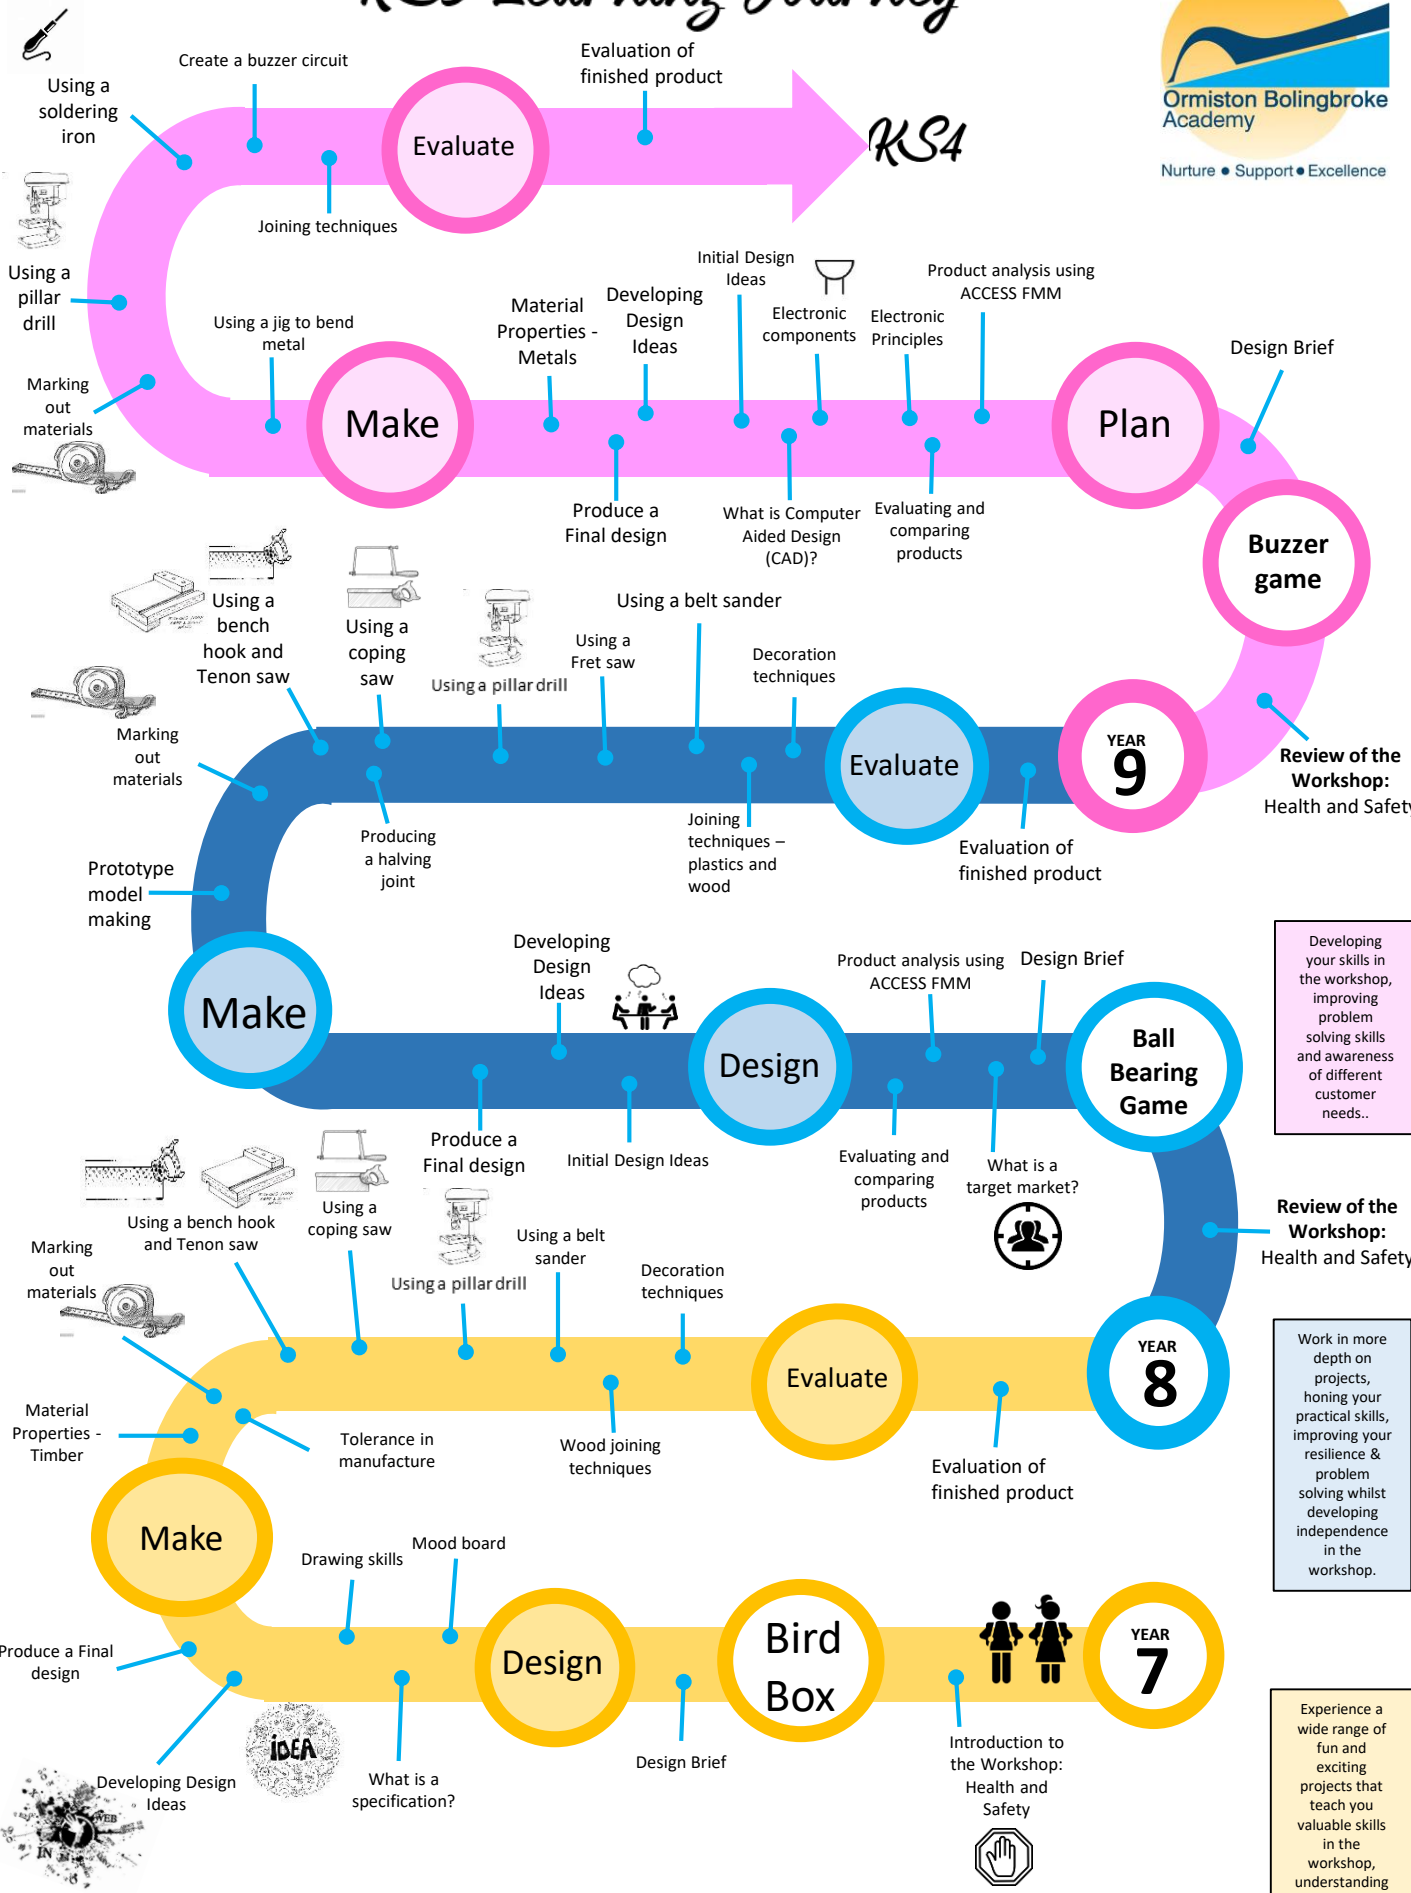

KS3 Learning Journey

Nurture • Support • Excellence

Developing your skills in the workshop, improving problem solving skills and awareness of different customer needs...

Review of the Workshop: Health and Safety

Work in more depth on projects, honing your practical skills, improving your resilience & problem solving whilst developing independence in the workshop.

Experience a wide range of fun and exciting projects that teach you valuable skills in the workshop, understanding different materials and how they work.

Resistant materials